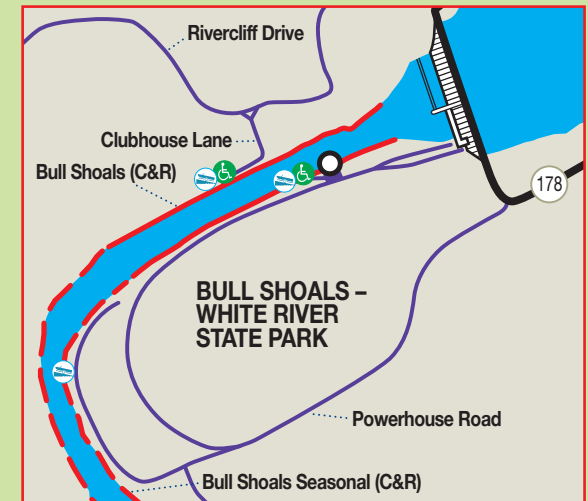

See Inset

Bull Shoals Lake Tailwater White River and Big Spring

CURRENT GENERATION CONDITIONS:

Bull Shoals Lake Tailwater
870-431-5311 (COE)

PROJECTED GENERATION CONDITIONS:

866-494-1993 TOLL FREE (Southwestern Power Administration)

- Boat Access
- Walk-in Access
- Handicap Access
- Handicap Boater Transfer Lift
- Picnic Area
- Shoals
- Catch and Release (C&R)
- Seasonal Catch and Release (C&R)
- Roads
- State Highway
- US Highway