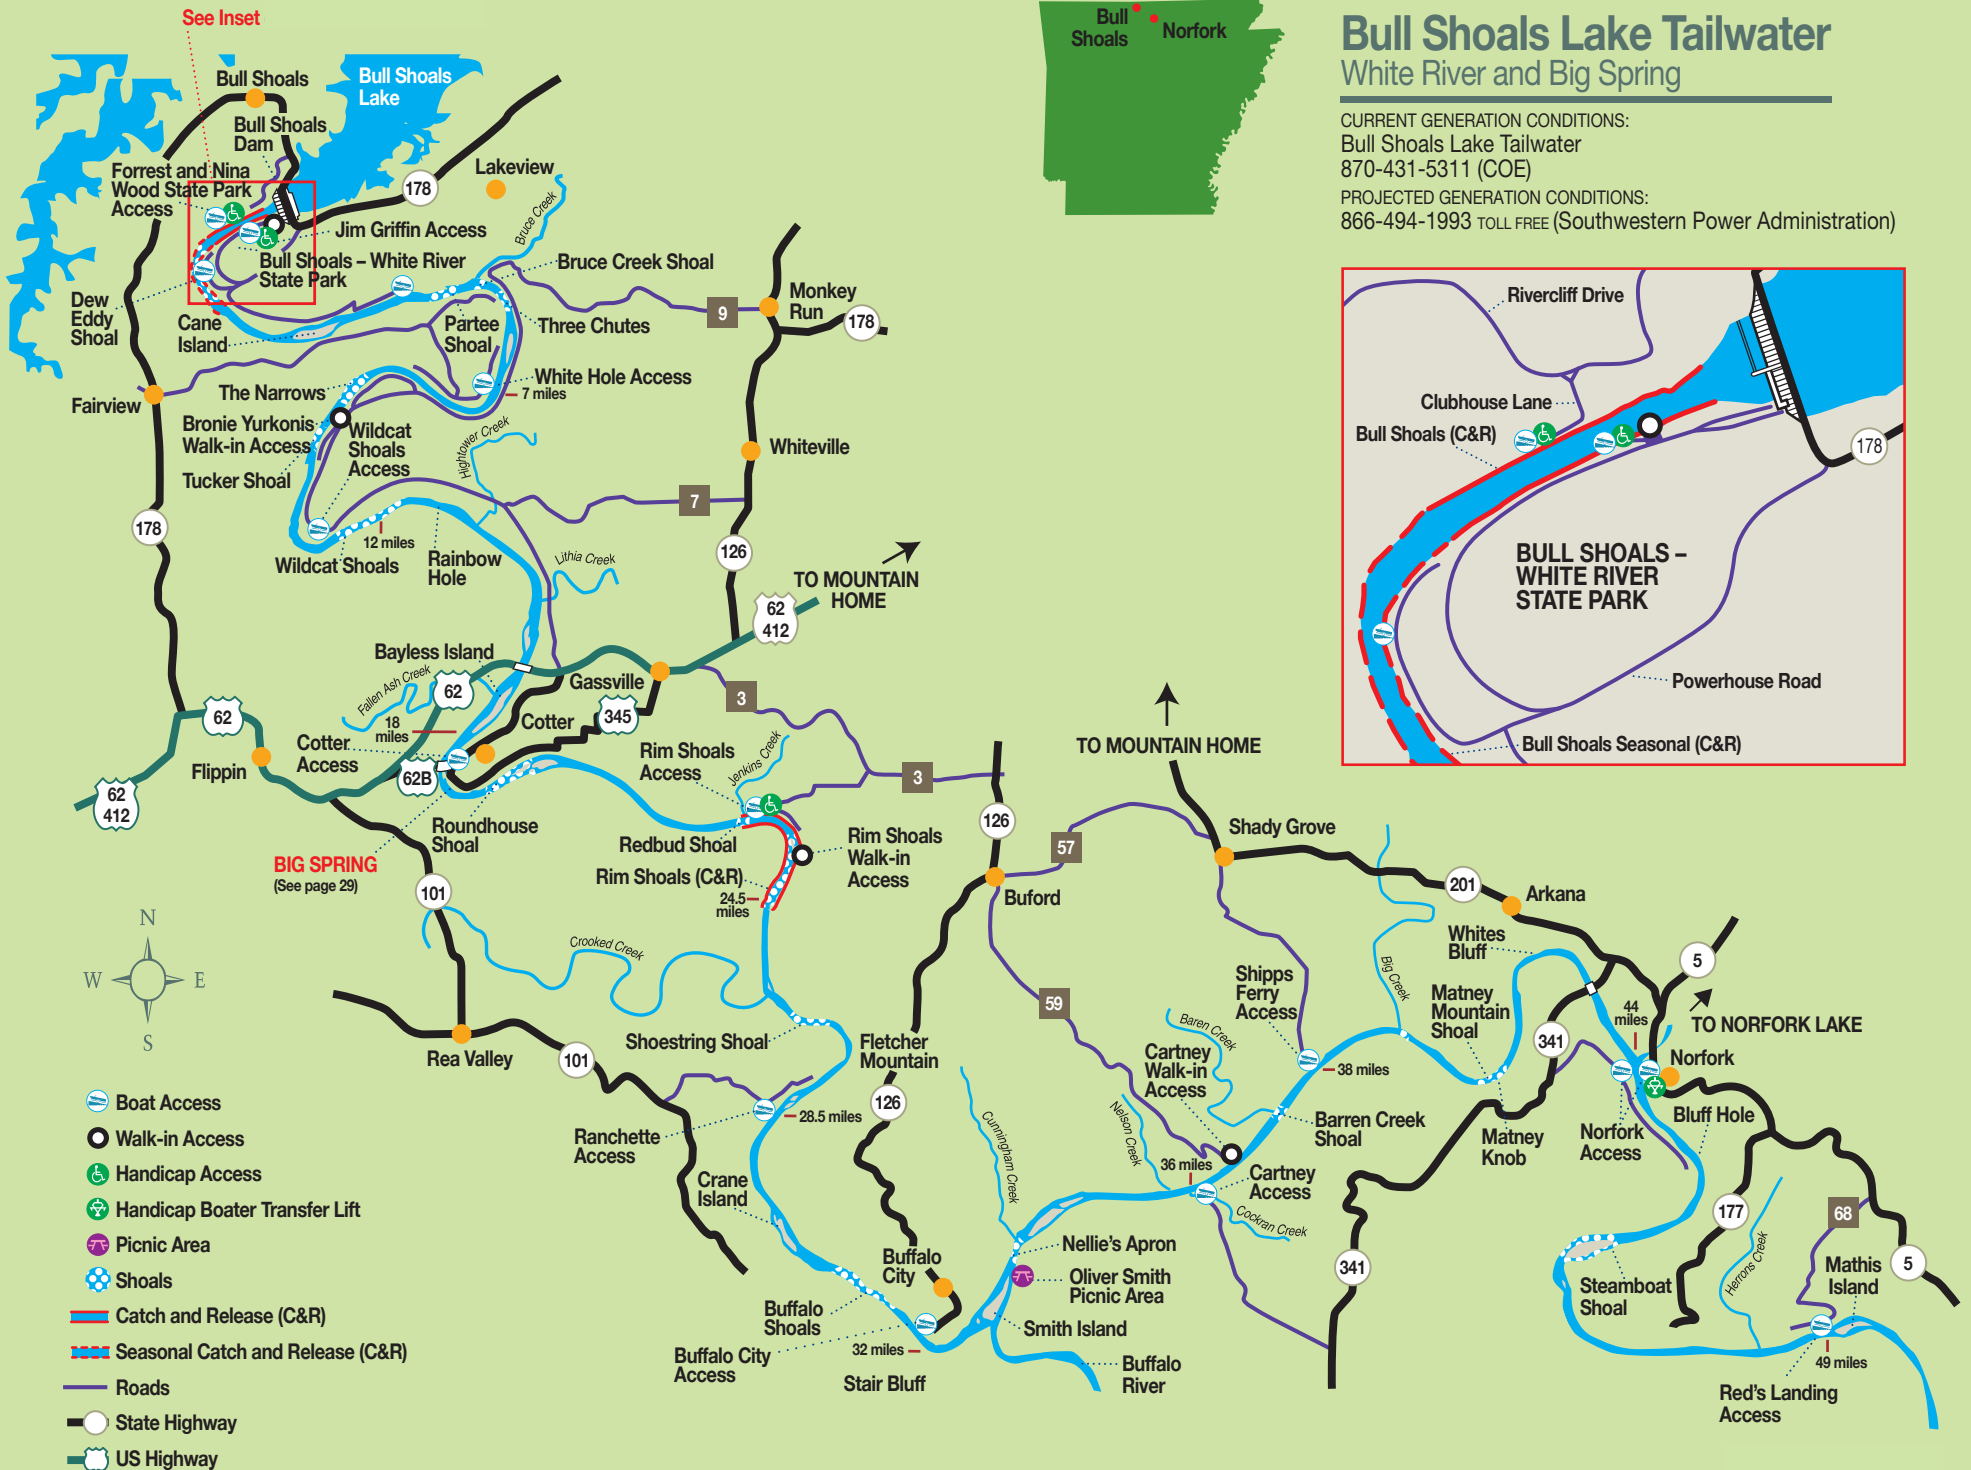

See Inset

Bull Shoals Lake Tailwater White River and Big Spring

CURRENT GENERATION CONDITIONS:

Bull Shoals Lake Tailwater
870-431-5311 (COE)

PROJECTED GENERATION CONDITIONS:

866-494-1993 TOLL FREE (Southwestern Power Administration)

- Boat Access
- Walk-in Access
- Handicap Access
- Handicap Boater Transfer Lift
- Picnic Area
- Shoals
- Catch and Release (C&R)
- Seasonal Catch and Release (C&R)
- Roads
- State Highway
- US Highway